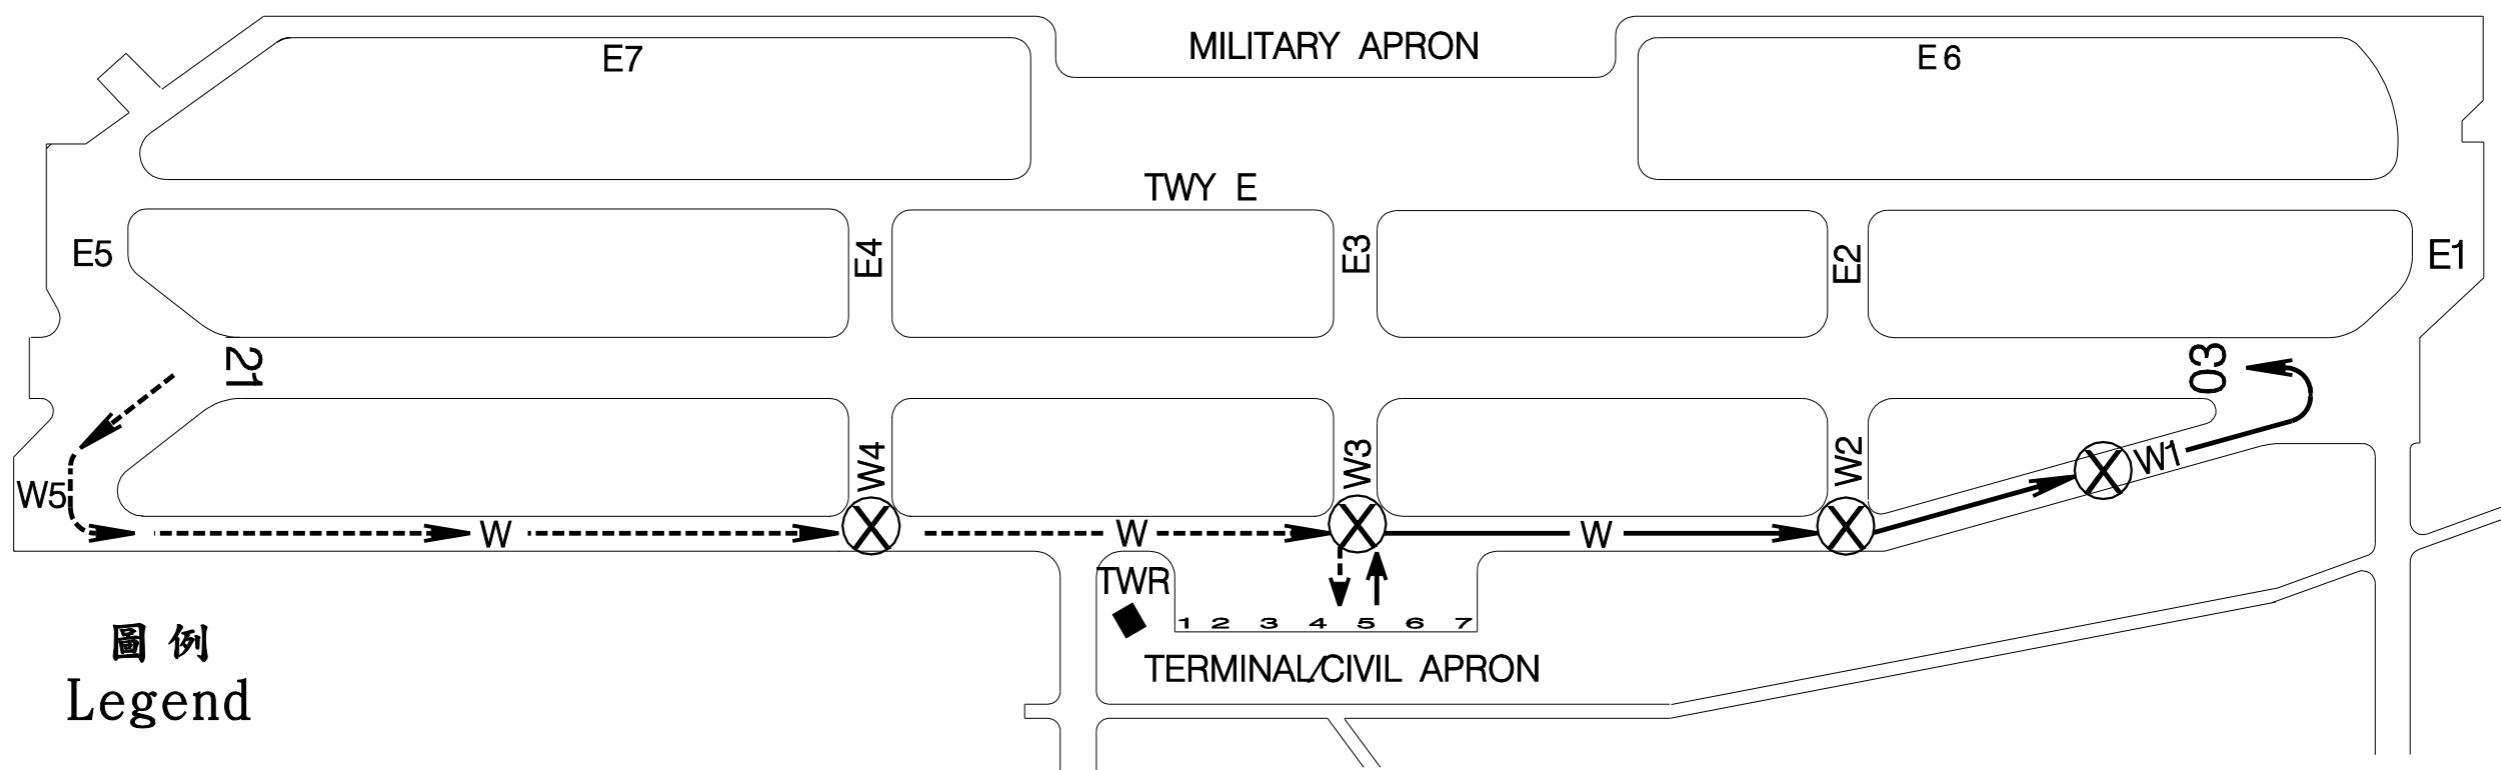

# 花蓮機場03跑道離到場標準滑行路徑圖

## Hualien Airport Standard Taxiing Routes for RWY 03

### 圖例 Legend

-  到場滑行路徑  
standard taxiing routes for ARR ACFT
-  離場滑行路徑  
standard taxiing routes for DEP ACFT
-  強制報告點 (低能見度低於800公尺以下時使用)  
Compulsory reporting position (When visibility is bellow 800M)